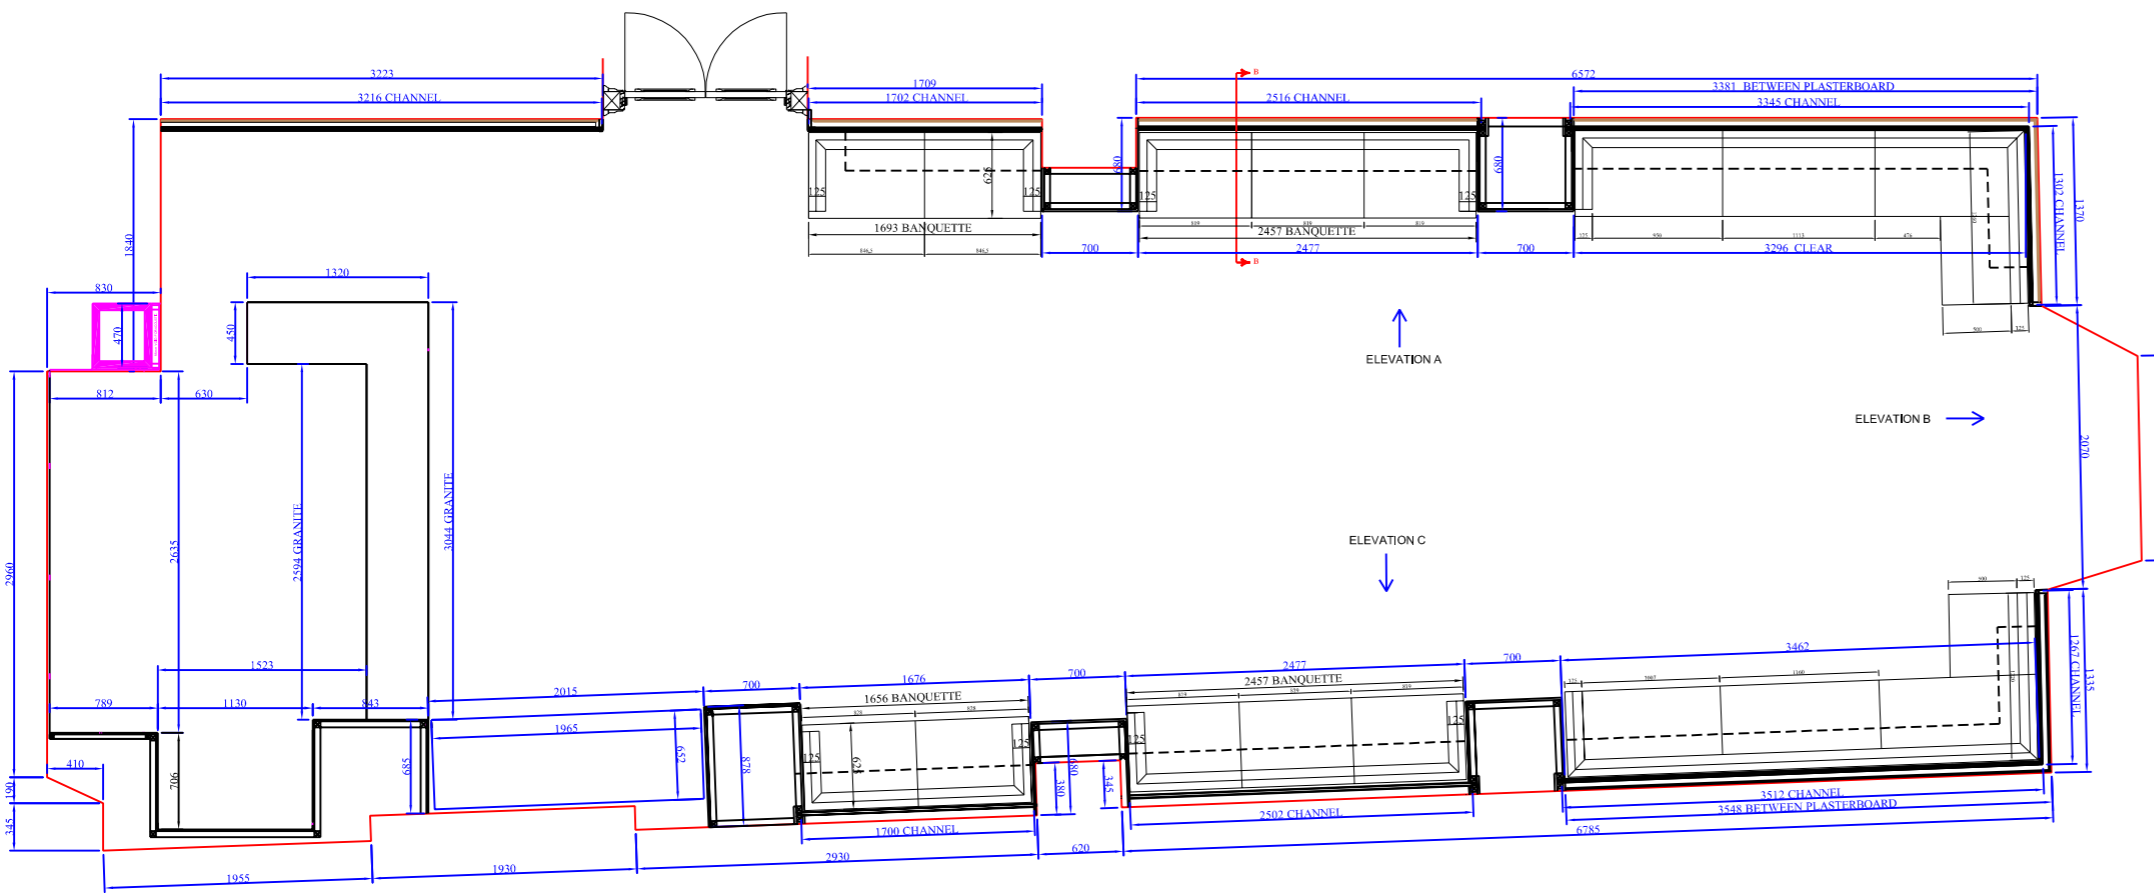

ELEVATION 'A' SCALE 1:20@A0

ELEVATION 'B' SCALE 1:20@A0

SECTION A-A SCALE 1:20@A0