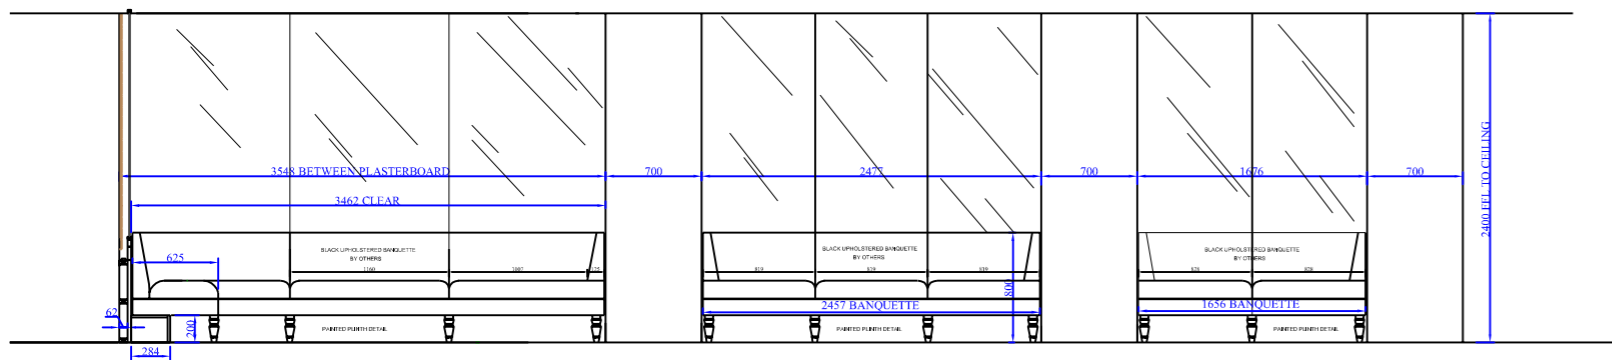

ELEVATION 'C' SCALE 1:20@A0