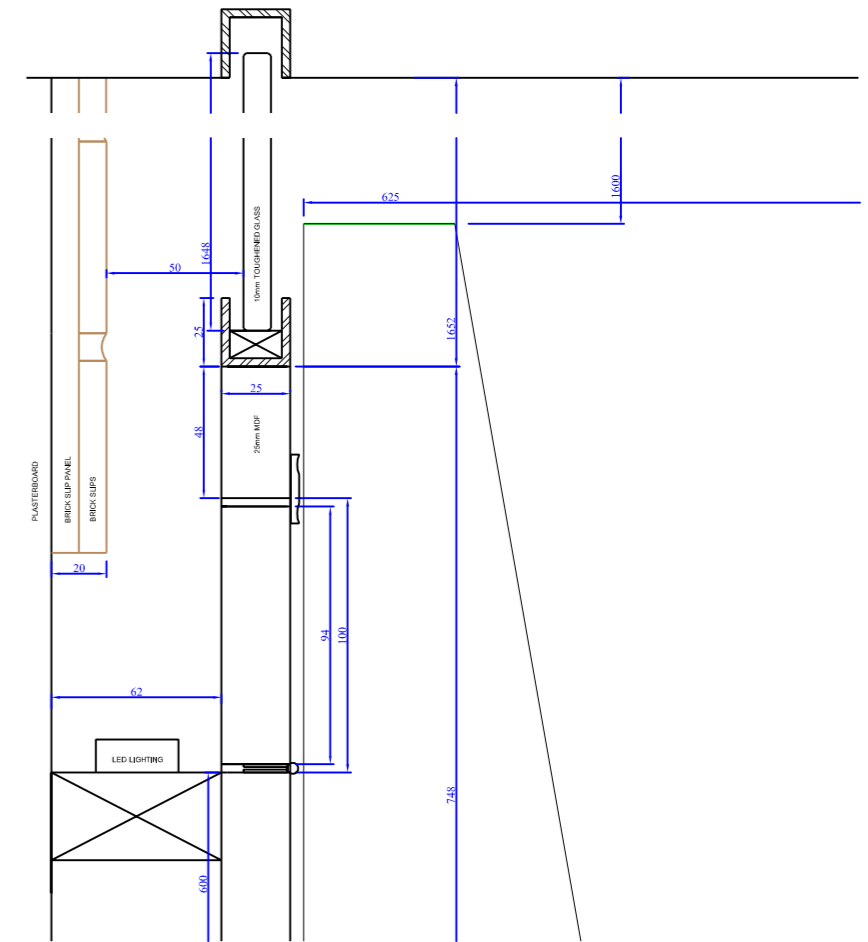

SECTION B-B SCALE 1:1@A0