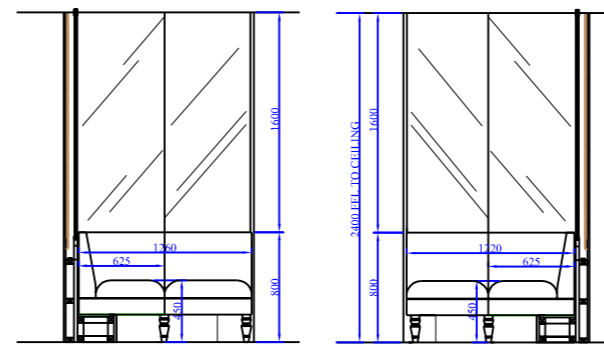

ELEVATION 'B' SCALE 1:20@A0